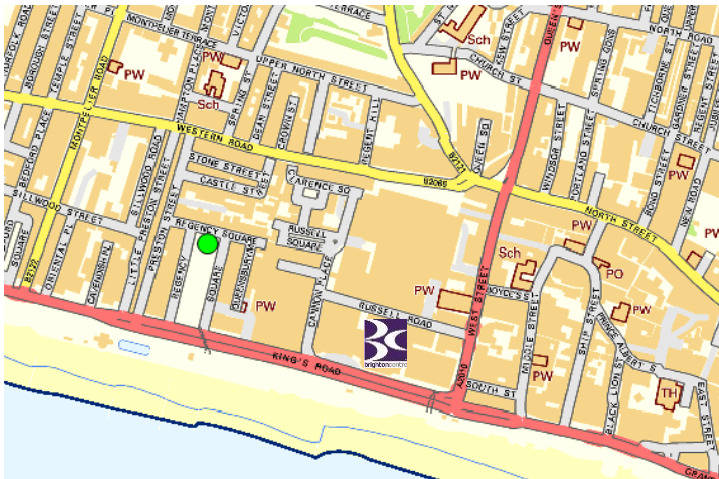

Regency Square car park is situated along the seafront from the venue and is just a 3-4 minute walk. See car park location on map below (green dot).

How it works:

Upon entering the car park, take a ticket from the barrier. On the last day of the event, or the day you wish to exit the car park (anytime this day to help avoid queues), take your ticket to the information desk located in the ground floor Foyer of the Brighton Centre where you can pay for your parking and have your ticket validated. You will then be able to use it at the car park exit barrier when you leave (this must be on the same day that your ticket is validated).

From the East:

Drive straight past the Brighton Centre heading west towards Hove, make sure you are in the right hand lane and look out for the signs to turn right after the Hilton Metropole Hotel, for Regency Square Car Park.

From the West:

Driving along the seafront with the sea on your right, the car park is situated after the Holiday Inn and before the Hilton Metropole Hotel. Stay in the left hand lane and look out for signs for Regency Square Car Park.

The car park is underground; you will see a large grassed area of which it is below. Follow the sign to the entrance (go straight up the street), go through the barriers into the car park, its then best to follow towards the exit and park on the lowest level which gives you instant access to the seafront.