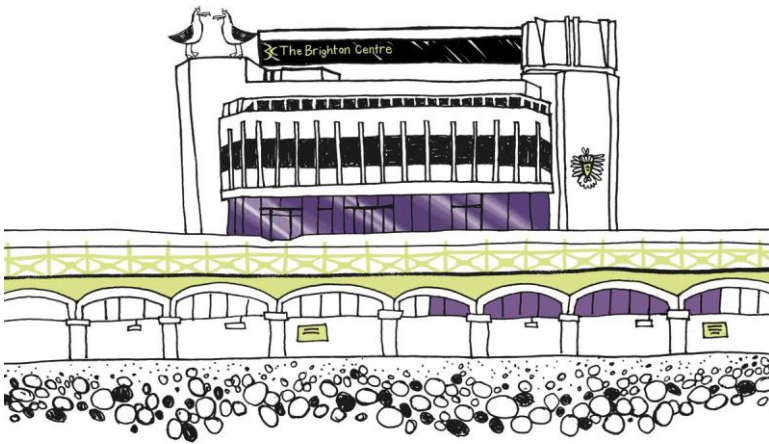

Brighton Centre Car Parking

The Offer

We are delighted to offer all attending the GB Irish Dancing Championships a fantastic car parking rate of just £14.00* per 24 hours during their visit to the Brighton Centre.

Regency Square car park is situated along the seafront from the venue and is just a 3-4 minute walk. See car park location on map below (green dot).

How it works:

Upon entering the car park, take a ticket from the barrier. On the last day of the event, or the day you wish to exit the car park (anytime this day to help avoid queues), take your ticket to the information desk located in the ground floor Foyer of the Brighton Centre where you can pay for your parking and have your ticket validated. You will then be able to use it at the car park exit barrier when you leave (this must be on the same day that your ticket is validated).

From the East:

Drive straight past the Brighton Centre heading west towards Hove, make sure you are in the right hand lane and look out for the signs to turn right after the Hilton Metropole Hotel, for Regency Square Car Park.

From the West:

Driving along the seafront with the sea on your right, the car park is situated after the Holiday Inn and before the Hilton Metropole Hotel. Stay in the left hand lane and look out for signs for Regency Square Car Park.